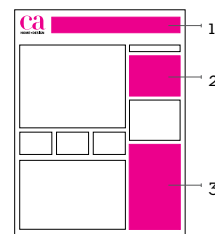

## PRINT AD SIZES

### Full Page

Safety: 8.5 x 10.375

Trim: 9 x 10.875

Bleed: 9.5 x 11.375

*Bleed All Sides*

### 1/2 Page Tall

4 x 10.375

*No Bleed -*

*Ad can fill entire area*

### 1. Leaderboard (728 x 90)

File Size/Type: 54K (GIF, JPG or PNG)

Animation/Video: 15/30 sec

Number of Loops: Unlimited

Expandable/Retractable: Yes (728 x 90)